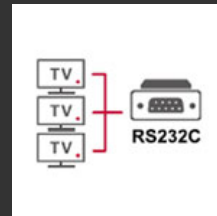

RS-232C Control

Via the TV's RS-232C port, you can remotely control power and volume settings simultaneously.

Smart Share & Screen Share

Guests may use LG Smart Share features, such as Wi-Fi Direct®, as well as Screen Share features, including Miracast®, WiDi, and DIAL to view content from their mobile devices on the large HD screen.